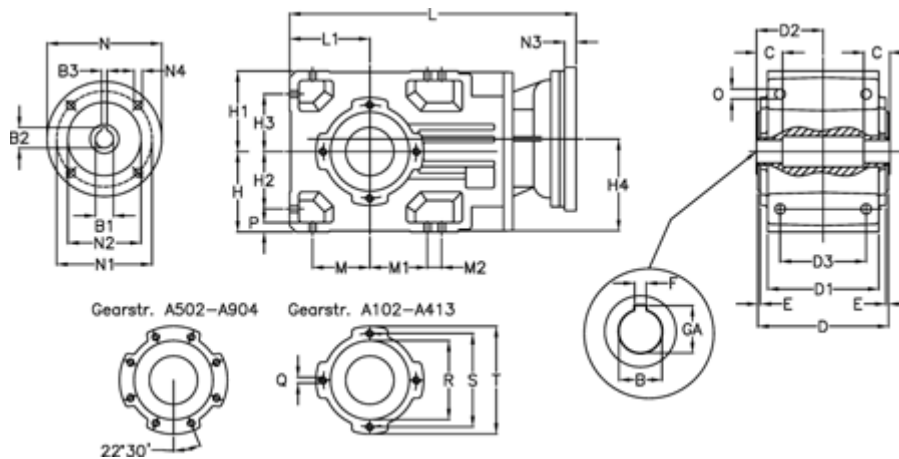

Article number: 29600327153220

Description: Bevel helical gearbox  
A303UH35-271,5-P63B5

## Measures

B = 35	D3 = 95	H3 = 63.0	N1 = 115	S = 115
B1 = 11	Description = A303UH35-xx-P63 B5	H4 = 108.5	N2 = 95	T = 140
B2 = 12.8	E = 3.0	L = 390.5	N3 = 0	
B3 = 4	F = 10	L1 = 90	N4 = M8x19	
C = 25	GA = 38.3	M = 63.0	O = 12.0	
D = 156	H = 90	M1 = 63.0	P = 11	
D1 = 130	H1 = 90	M2 = 22	Q = M8x15	
D2 = 80.0	H2 = 63.0	N = 140	R = 95	